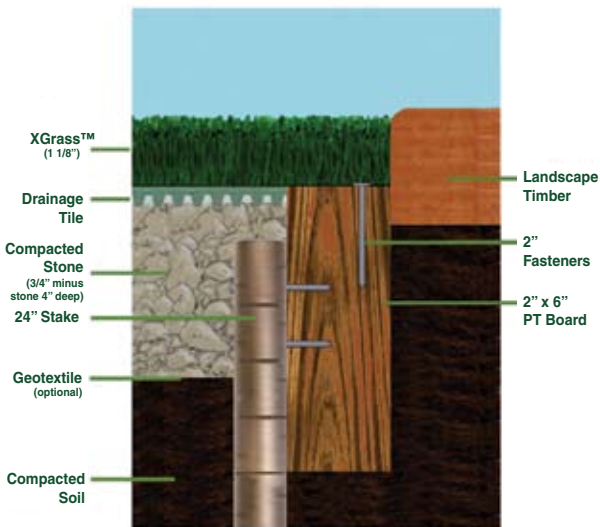

Everything you want in an **Outdoor Pet Area.**